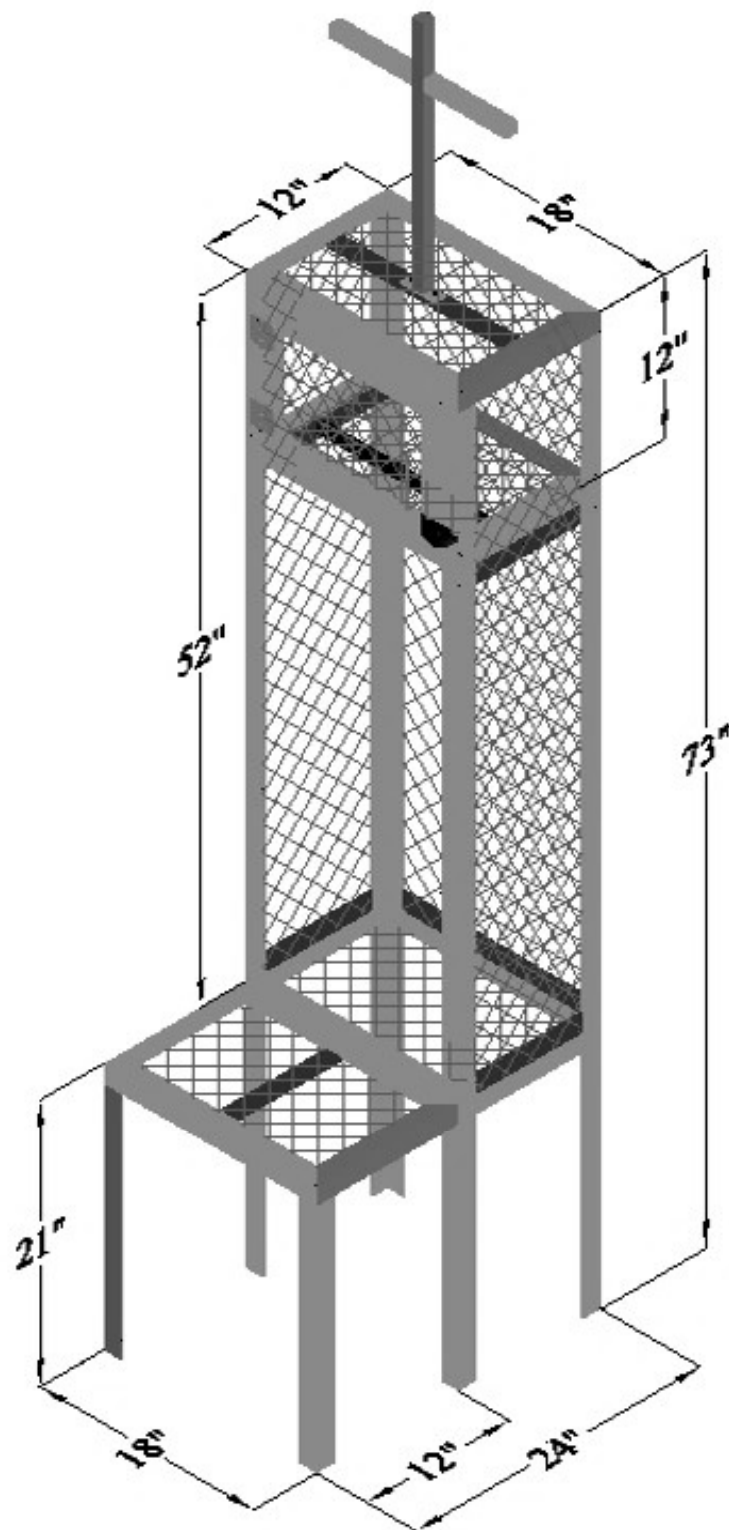

Locker 18" x 73" x 24"

Product ID# 201

Drawing Date: Jan 28, 2010

Revision Date:

Property Of: A.C.I.

Dimensions of Helmet & Shoulder Pad

Pricing

Approved