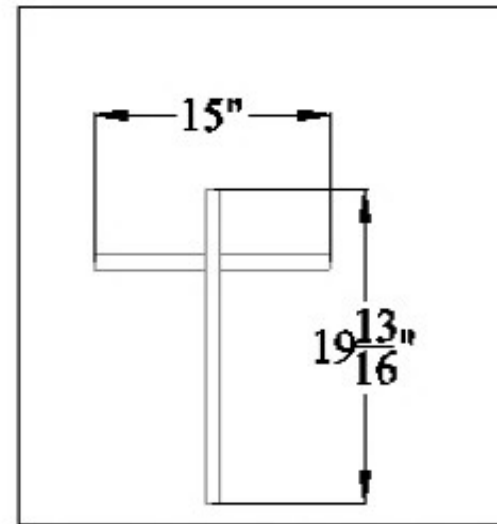

Locker 18" x 73" x 24"

Product ID# 201

Drawing Date: Jan 28, 2010

Revision Date:

Property Of: A.C.I.

Dimensions of Helmet & Shoulder Pad

Pricing

Approved