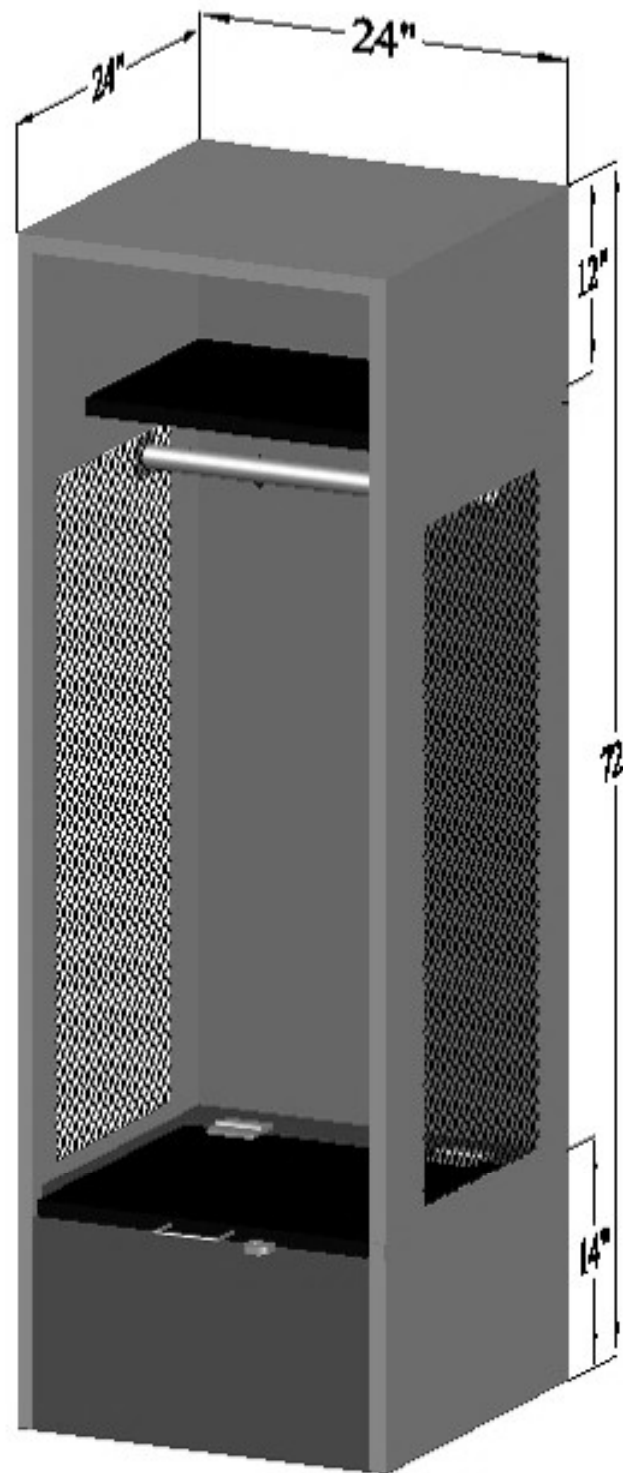

Locker 24" x 72" x 24"

Product ID# 144

Drawing Date: Aug. 12, 2010

Revision Date:

Property Of: A.C.I.

Note: Shelf is 15" x 24",

Pricing

Approved