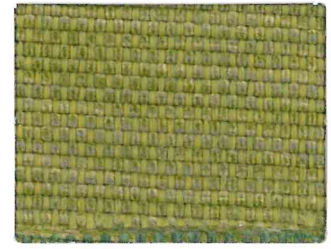

459-007
Oatmeal

459-002
Saffron

459-013
Spring

459-017
Mocha

459-009
Mandarin

459-003
Meadow

459-000
Chocolate

459-011
Rosewood

459-023
Sea

459-036
Silver

459-001
Cranberry

459-014
Peacock

459-026
Metal

459-008
Plum

459-024
Sky

459-016
Storm

459-006
Onyx

459-004
Indigo

Application
Upholstery Seating

Content
70% Polypropylene, 30% Polyester

Width
54 inches / 137 cm

Abrasion (Wyzenbeek/Wire Screen)
Exceeds 100,000 Double Rubs

Finish
Inherently Cleanable