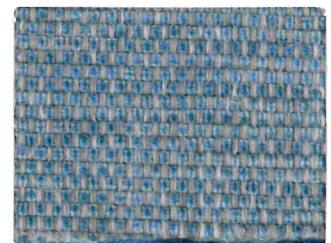

459-007
Oatmeal

459-002
Saffron

459-013
Spring

459-017
Mocha

459-009
Mandarin

459-003
Meadow

459-000
Chocolate

459-011
Rosewood

459-023
Sea

459-036
Silver

459-001
Cranberry

459-014
Peacock

459-026
Metal

459-008
Plum

459-024
Sky

459-016
Storm

459-006
Onyx

459-004
Indigo

Application
Upholstery Seating

Content
70% Polypropylene, 30% Polyester

Width
54 inches / 137 cm

Abrasion (Wyzenbeek/Wire Screen)
Exceeds 100,000 Double Rubs

Finish
Inherently Cleanable