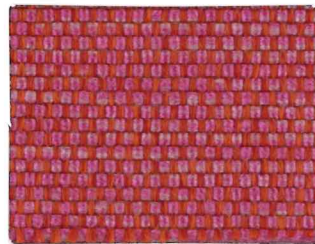

459-007
Oatmeal

459-002
Saffron

459-013
Spring

459-017
Mocha

459-009
Mandarin

459-003
Meadow

459-000
Chocolate

459-011
Rosewood

459-023
Sea

459-036
Silver

459-001
Cranberry

459-014
Peacock

459-026
Metal

459-008
Plum

459-024
Sky

459-016
Storm

459-006
Onyx

459-004
Indigo

Application
Upholstery Seating

Content
70% Polypropylene, 30% Polyester

Width
54 inches / 137 cm

Abrasion (Wyzenbeek/Wire Screen)
Exceeds 100,000 Double Rubs

Finish
Inherently Cleanable