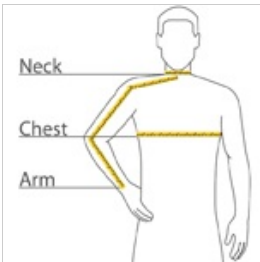

This comfortable wash-and-wear shirt is indispensable for the workday. Wrinkle resistance makes this shirt a cut above the competition so you and your staff can be, too.

- 4.5-ounce, 55/45 cotton/poly
- Button-down collar
- Dyed-to-match buttons
- Left chest pocket
- Back box pleat
- Rounded adjustable cuffs
- White, Athletic Gold, Texas Orange, Red, Burgundy, Coffee Bean, Light Blue, Navy, Classic Navy, Steel Grey, Purple and Black have a Light Stone contrast neckband.
- Light Stone and Royal have a Classic Navy contrast neckband.
- Dark Green has a Navy contrast neckband.

front

back

**CARE INSTRUCTIONS**

Machine wash warm with like colors. Only non-chlorine bleach when needed. Tumble dry low. Warm iron if necessary.

**HOW TO MEASURE**

**CHEST WIDTH**

Measure under the arm and around the fullest part of the chest with arms down, keeping tape horizontal.

**NECK**

Measure around the fullest part of the neck at the base.

**ARM**

Place hand on hip. Start at the center of the back of the neck and measure across the shoulder, to the elbow, and then down to the wrist.

**SIZE CHART**

	XS	S	M	L	XL	2XL	3XL	4XL	5XL	6XL
Chest	32-34	35-37	38-40	41-43	44-46	47-49	50-53	54-57	58-60	61-63
Neck	14 1/2 - 15	15 - 15 1/2	15 1/2 - 16	16 - 16 1/2	16 1/2 - 17	17 - 17 1/2	17 1/2 - 18	18 - 18 1/2	18 1/2 - 19	19 - 19 1/2
Arm	30 1/2	32	34	35	36 1/2	37 1/2	38 1/2	39 1/2	40 1/2	41 1/2