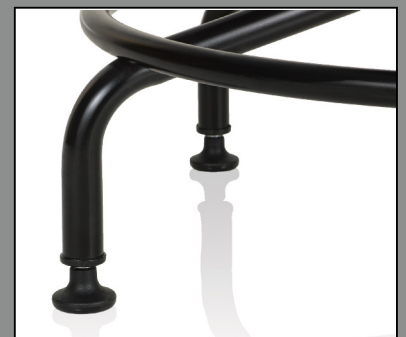

Designed for round-the-clock use, Pilot XL seating won't just be comfortable the first time you use it, it will be comfortable every time. A heavy-duty frame including an oversized steel J-bar and reinforced mechanism guarantee it. And because comfort is nothing without safety, the Pilot XL Stool is equipped with an oversized steel base and foot ring for additional stability.

With so many reasons to make Pilot seating your own, the only decision you need to make is where you want it to take you.

The seat height of the Pilot XL Stool is continuously adjustable over an expansive 9" range with the use of a super heavy-duty cylinder.

Adjustable loop arms have a vertical range of 2.5" for maximum comfort.

Pilot's multifunctional mechanism allows you to free float, lock the seat and back in a reclined position, or lock just the back angle.

Glides can be specified on the Pilot XL Stool to ensure that it will remain stationary on any flooring surface.