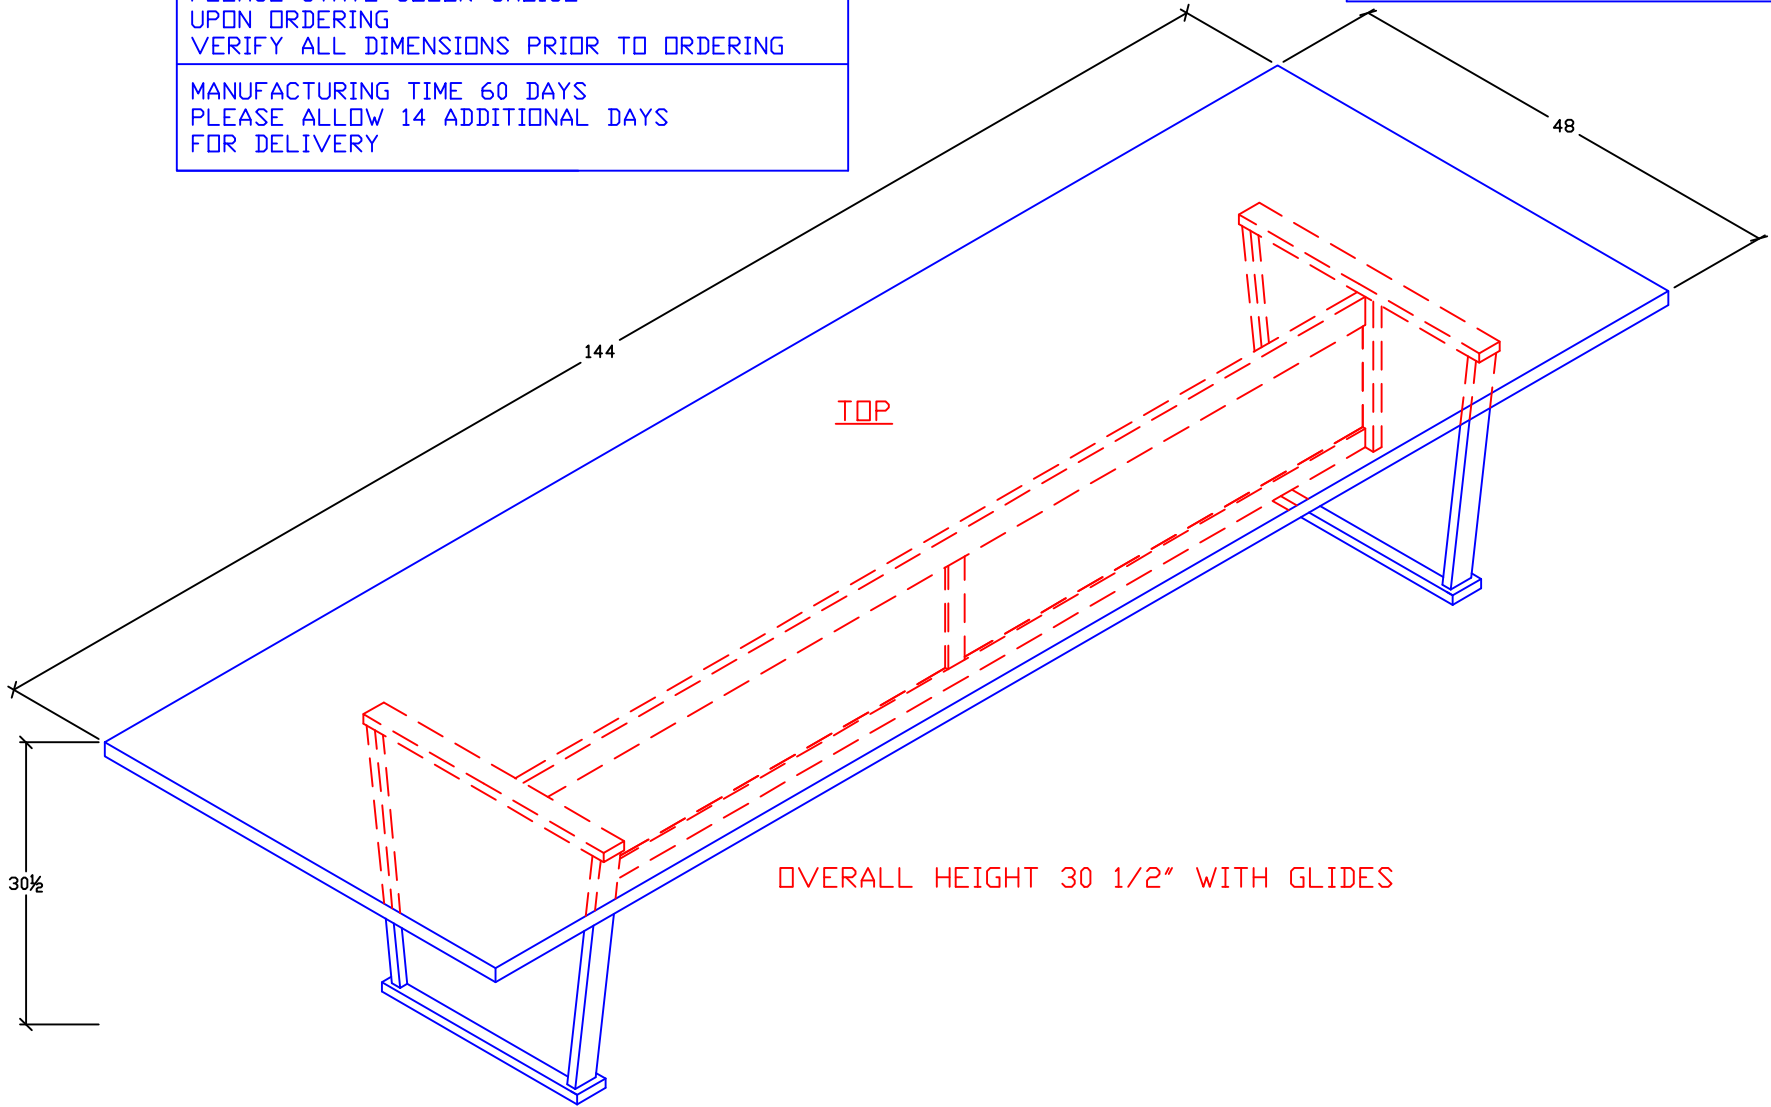

ACI FURNITURE INDUSTRIES- WRIGHTSVILLE UNIT
MR. TIM LOWERY - PROGRAM MANAGER
CUSTOMER:
DRAWING NAME: CFT12 - 12' CONF. TABLE

PLEASE STATE COLOR CHOICE
UPON ORDERING
VERIFY ALL DIMENSIONS PRIOR TO ORDERING

MANUFACTURING TIME 60 DAYS
PLEASE ALLOW 14 ADDITIONAL DAYS
FOR DELIVERY

CFT12

ACI FURNITURE MUST BE NOTIFIED OF ALL
RESTRICTIONS THAT WILL LIMIT PLACING
ORDERED FURNITURE IN IT'S INTENDED PLACE.
EX: HALLWAYS, DOORS, STAIRS ETC...

OVERALL HEIGHT 30 1/2" WITH GLIDES