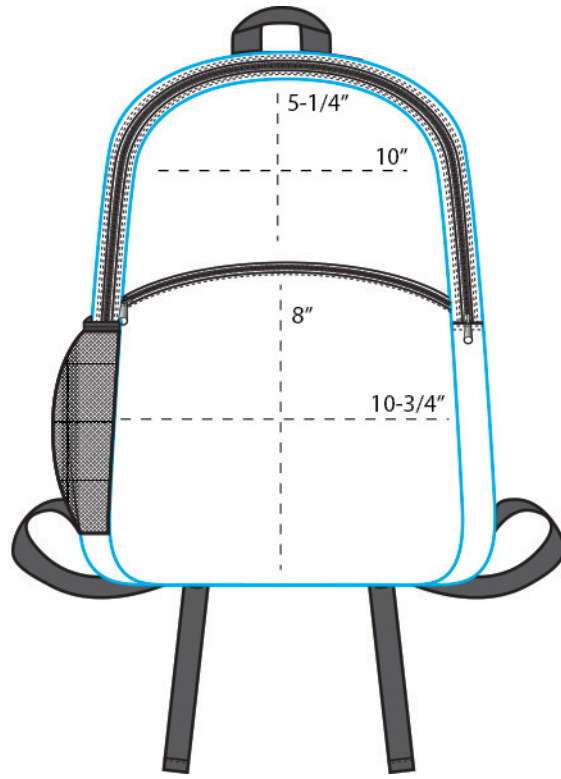

Designed to meet the clear bag policies for stadiums, concerts and events, this pack is also useful in schools, airports and high-security workplaces.

- Clear PVC
- Polyester straps and trim
- Zippered main compartment
- Zippered front pocket
- Adjustable, padded shoulder straps
- Mesh side pocket
- Dimensions: 15”h x 12”w x 4.25”d; Approx. 765 cubic inches

Note: Bags not intended for use by children 12 and under.

COLOR INFORMATION

Clear/Black
NTR BLACK C

FRONT VIEW