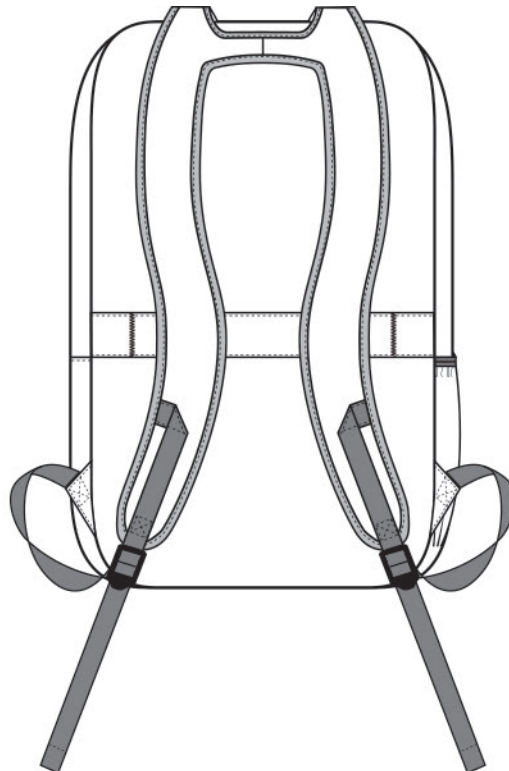

## BG218. Port Authority® Access Square Backpack

---

- 600D poly canvas (solid); 600D heather poly (heather)
- Main compartment with padded laptop panel
- Interior organization pockets
- Front zippered pocket
- Exterior side pocket
- Padded air mesh shoulder straps
- Luggage trolley pass through on back
- Laptop sleeve dimensions: 11.5”h x 12”w x 1”d; fits most 15” laptops
- Dimensions: 17.75”h x 12.25”w x 5.5”d; Approx. 1,196 cubic inches

# BG218. Port Authority® Access Square Backpack

FRONT VIEW

BACK VIEW