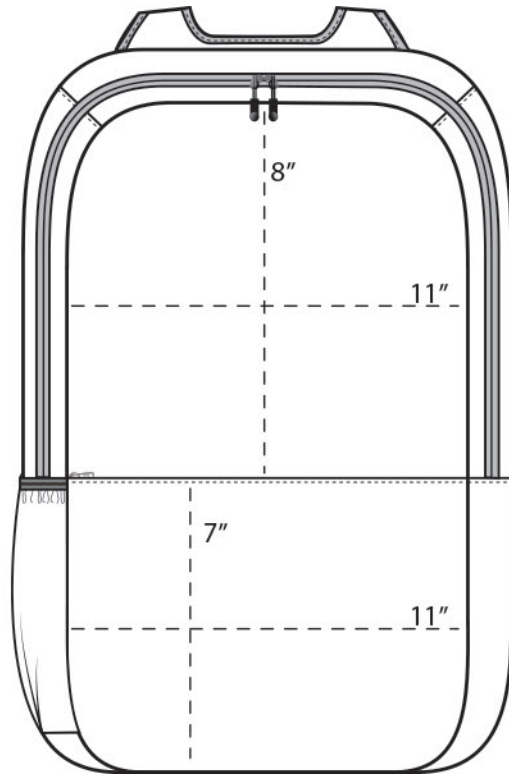

## BG218. Port Authority® Access Square Backpack

---

- 600D poly canvas (solid); 600D heather poly (heather)
- Main compartment with padded laptop panel
- Interior organization pockets
- Front zippered pocket
- Exterior side pocket
- Padded air mesh shoulder straps
- Luggage trolley pass through on back
- Laptop sleeve dimensions: 11.5”h x 12”w x 1”d; fits most 15” laptops
- Dimensions: 17.75”h x 12.25”w x 5.5”d; Approx. 1,196 cubic inches

# BG218. Port Authority® Access Square Backpack

FRONT VIEW

BACK VIEW